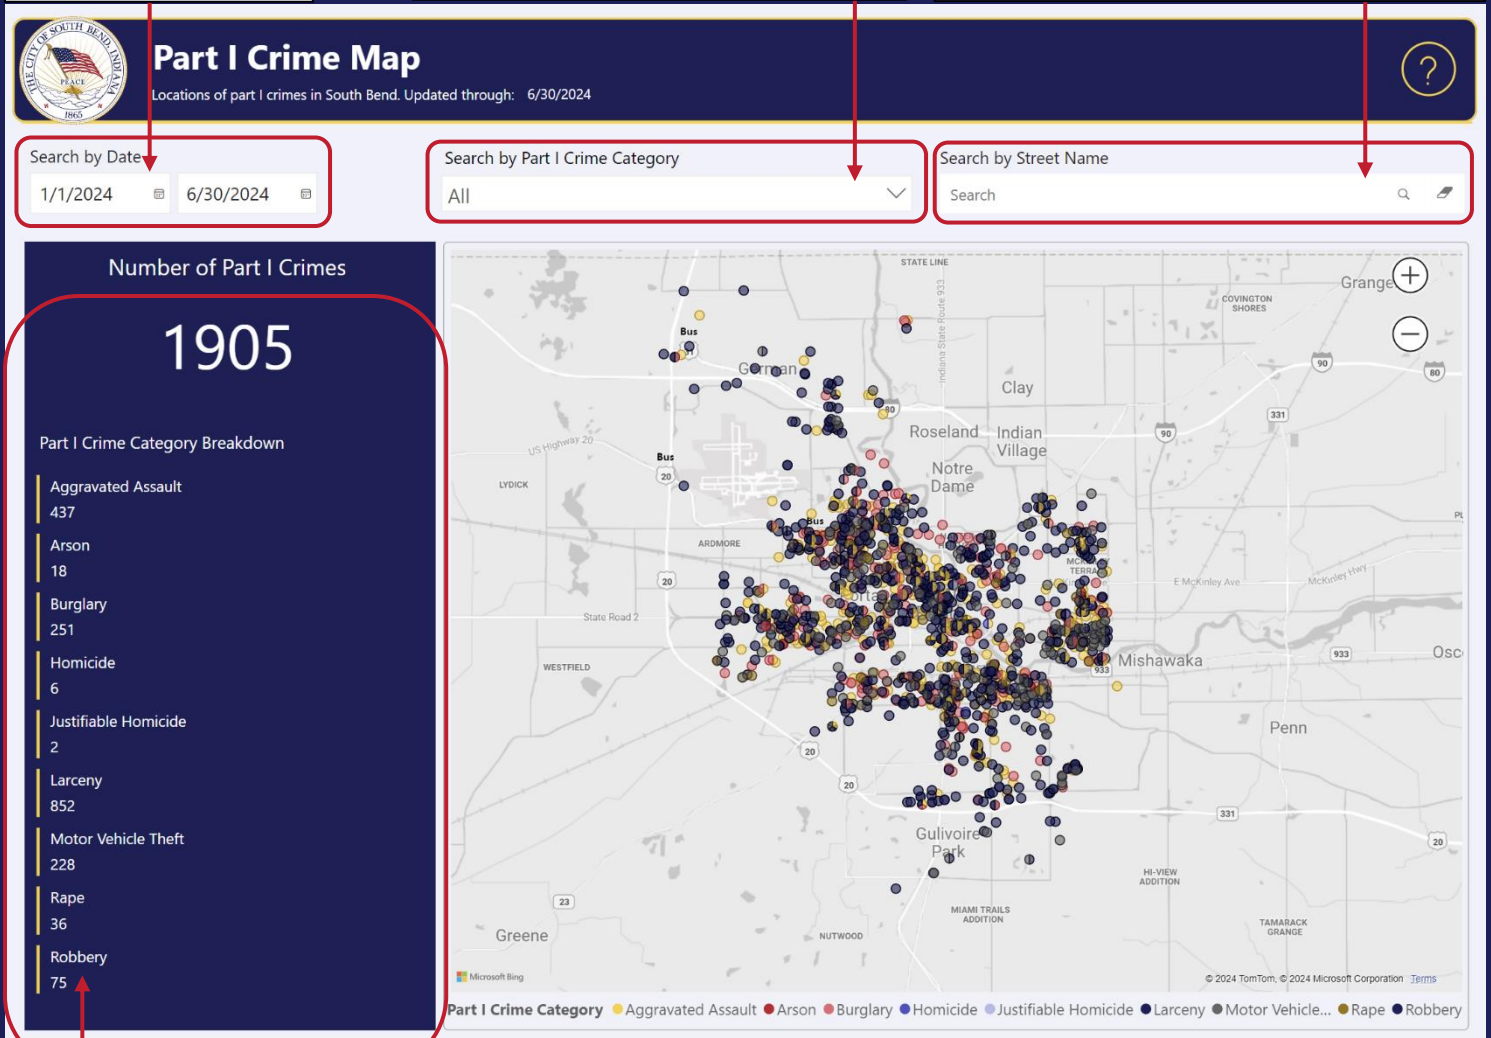

Guide: Part I Crime Map

Summary

This tool features a map of Part I Crimes in South Bend. It provides information about where Part I Crimes occurred and breakdowns of each Part I Crime category.

How to use the tool

Filter by a specific date range

Choose a specific Part I Crime category to display on the map

Use the street address filter to search for a specific street on the map visual

You can also select a Part I Crime category in this panel to display on the map. Ex: If "Robbery" is selected here, the tool will only show Robberies.